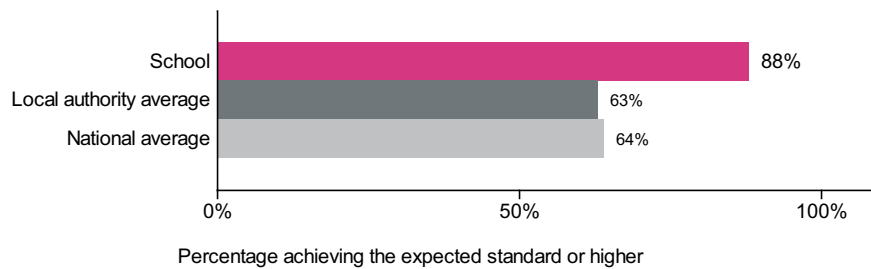

Writing

Number of pupils = 17

Pupils with adjusted scores = 0

Confidence interval
-3.4 to 2.0

Maths

Number of pupils = 17

Pupils with adjusted scores = 0

Confidence interval
-0.2 to 5.0

Reading, writing and maths combined

Percentage of pupils achieving the expected standard or higher

Number of pupils = 17

Percentage of pupils achieving the higher standard

Number of pupils = 17

Average scaled score in: