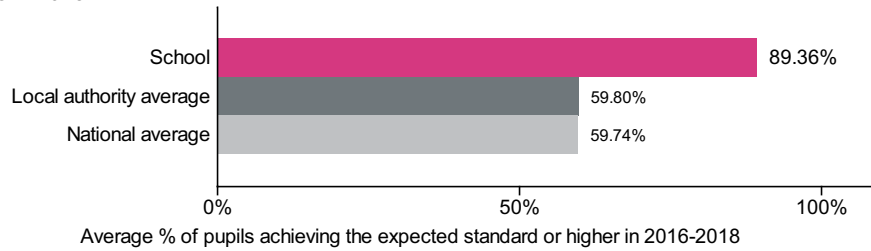

Ashchurch Primary School (URN: 115500)

Key stage 2 three year average

This is revised data for 2017/18.

Percentage of pupils achieving expected standard in reading, writing and maths, 2016-2018

Number of pupils in 2016 = 14
Number of pupils in 2017 = 16
Number of pupils in 2018 = 17

Percentage of pupils achieving higher standard in reading, writing and maths, 2016-2018

Number of pupils in 2016 = 14
Number of pupils in 2017 = 16
Number of pupils in 2018 = 17

Average scaled score in: