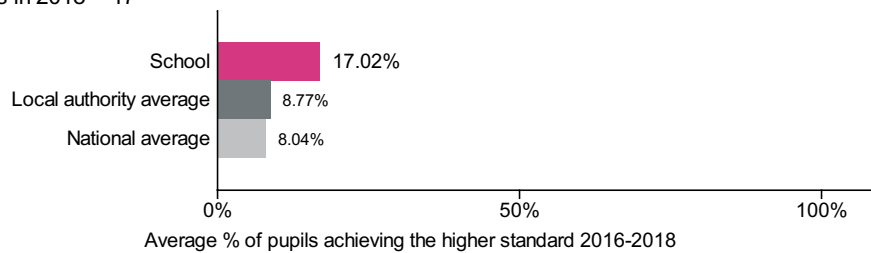

Ashchurch Primary School (URN: 115500)

Key stage 2 three year average

This is revised data for 2017/18.

Percentage of pupils achieving expected standard in reading, writing and maths, 2016-2018

Number of pupils in 2016 = 14
Number of pupils in 2017 = 16
Number of pupils in 2018 = 17

Percentage of pupils achieving higher standard in reading, writing and maths, 2016-2018

Number of pupils in 2016 = 14
Number of pupils in 2017 = 16
Number of pupils in 2018 = 17

Average scaled score in: