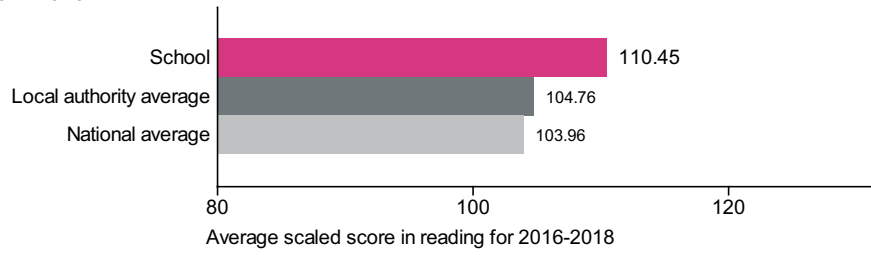

Average scaled score in:

Reading, 2016-2018

Number of pupils in 2016 = 14

Number of pupils in 2017 = 16

Number of pupils in 2018 = 17