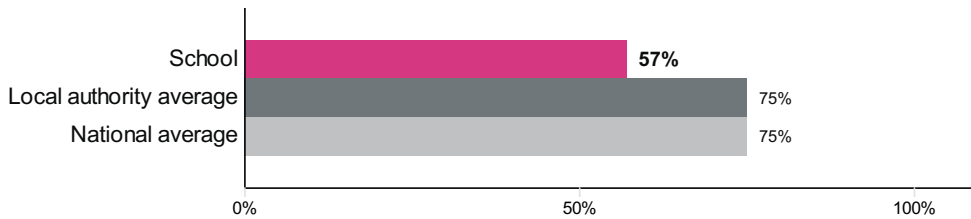

This is the ASP default view

Ashchurch Primary School (URN: 115500)

Key stage 1

This is provisional data for 2017/18.

Percentage achieving at least the expected standard in reading

Number of pupils = 21

Percentage achieving at least the expected standard in reading

Percentage achieving greater depth in reading

Number of pupils = 21

Percentage achieving greater depth in reading

Percentage achieving at least the expected standard in writing

Number of pupils = 21

Percentage achieving the expected standard in writing