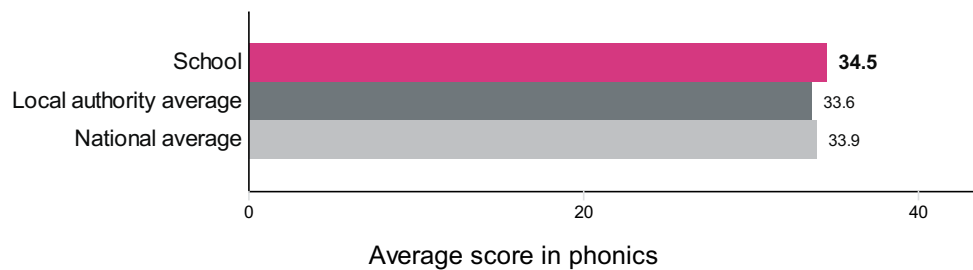

Phonics average score

Number of pupils = 20