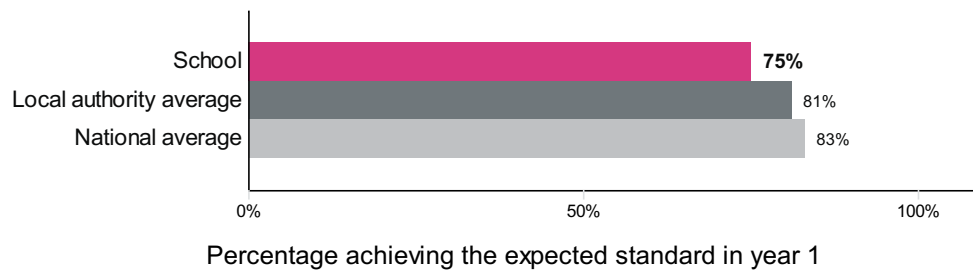

This is the ASP default view

Ashchurch Primary School (URN: 115500)

Phonics screening check

This is provisional data for 2017/18.

Percentage achieving the expected standard in phonics

Number of pupils = 20